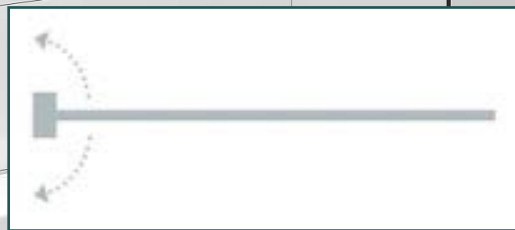

Bath Panel
Series

pivotech

Claro Bath Panel

the Pivotech fixed & swing bath panel

*Inherent style
with quality design*

- fixed and swing panel
- 1500mm x 1000mm
- main panel 600mm wide
- inwards swinging second panel
- second panel can be fitted to left or right
- modern square design
- easy to clean
- minimal aluminium and hardware design, allowing maximum glass plane
- superior quality solid brass hinges

Mono Bath Panel

the Pivotech single bath panel

*Easy to clean,
fresh elegance*

- single swing panel
- 1500mm x 800mm
- 6mm toughened glass
- positive centralising mechanism

- 180° swing action
- spray flap to minimise splash
- wide back wall channel for positive fixing
- fully assembled for install

Duo Bath Panel

the Pivotech swing & swing bath panel

*budget friendly,
space friendly,
family friendly*

- swing & swing panel
- 1500mm x 1000mm
- 6mm toughened glass
- positive centralising mechanism
- 180° swing panel