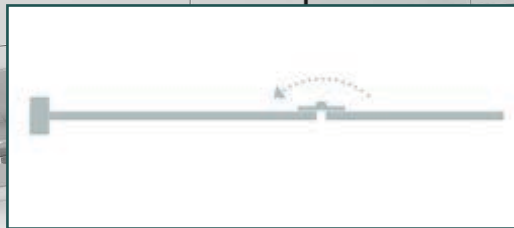

Bath Panel
Series

pivotech

Claro Bath Panel

the Pivotech fixed & swing bath panel

*Inherent style
with quality design*

- fixed and swing panel
- 1500mm x 1000mm
- main panel 600mm wide
- inwards swinging second panel
- second panel can be fitted to left or right
- modern square design
- easy to clean
- minimal aluminium and hardware design, allowing maximum glass plane
- superior quality solid brass hinges

Mono Bath Panel

the Pivotech single bath panel

*Easy to clean,
fresh elegance*

- single swing panel
- 1500mm x 800mm
- 6mm toughened glass
- positive centralising mechanism

- 180° swing action
- spray flap to minimise splash
- wide back wall channel for positive fixing
- fully assembled for install

Duo Bath Panel

the Pivotech swing & swing bath panel

*budget friendly,
space friendly,
family friendly*

- swing & swing panel
- 1500mm x 1000mm
- 6mm toughened glass
- positive centralising mechanism
- 180° swing panel