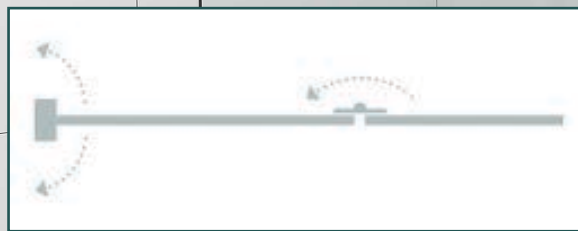

Bath Panel
Series

pivotech

Claro Bath Panel

the Pivotech fixed & swing bath panel

*Inherent style
with quality design*

- fixed and swing panel
- 1500mm x 1000mm
- main panel 600mm wide
- inwards swinging second panel
- second panel can be fitted to left or right
- modern square design
- easy to clean
- minimal aluminium and hardware design, allowing maximum glass plane
- superior quality solid brass hinges

Mono Bath Panel

the Pivotech single bath panel

*Easy to clean,
fresh elegance*

- single swing panel
- 1500mm x 800mm
- 6mm toughened glass
- positive centralising mechanism

- 180° swing action
- spray flap to minimise splash
- wide back wall channel for positive fixing
- fully assembled for install

Duo Bath Panel

the Pivotech swing & swing bath panel

*budget friendly,
space friendly,
family friendly*

- swing & swing panel
- 1500mm x 1000mm
- 6mm toughened glass
- positive centralising mechanism
- 180° swing panel