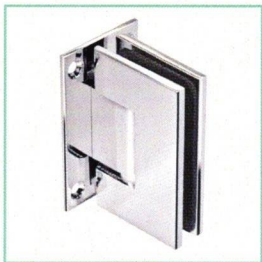

### Pull Handles

150mm Round Pull Handle  
PGPH15R

250mm Round Pull Handle  
PGPH25R  
300mm Round Pull Handle  
PGPH30R

210mm Cube Pull Handle  
PGPH21C

210mm Square Pull Handle  
PGPH21S  
250mm Square Pull Handle  
PGPH25S

### Hinges

10mm Wall Mount Hinge  
SGHWHSB  
6mm Wall Mount Hinge  
PGHWH6

10mm Short Plate Mount Hinge  
SGHWTGSB  
6mm Short Plate Mount Hinge  
PGHSP6

10mm Long Plate Mount Hinge  
SGHLPSB

90 Glass to Glass Hinge  
SGH90SB