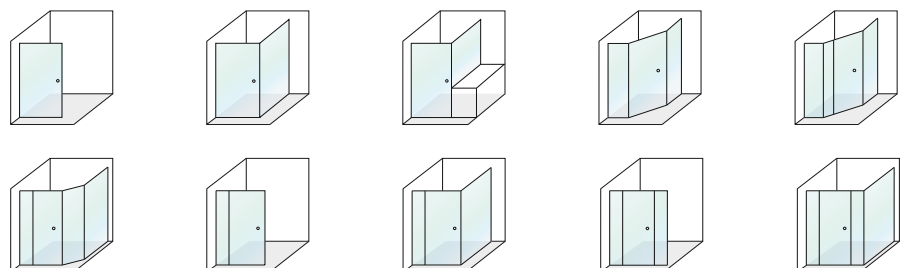

configurations